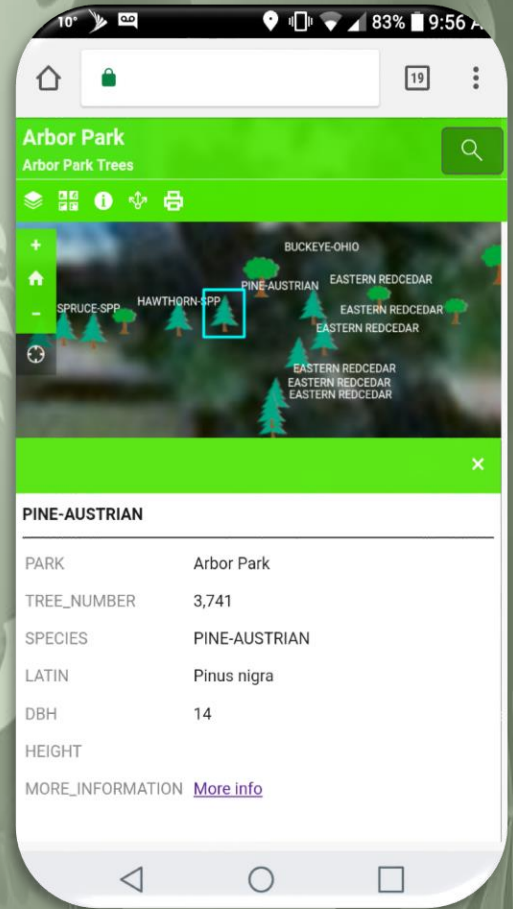

Self-Guided Tree Tours!

Let your residents interact with and learn from your tree inventory with Graf's new self-guided tree tours! Graf Tree Care can create custom interpretive signs for your parks or street trees that link directly to an interactive map of your trees.

Just scan the QR code on the sign, which opens a map your trees. Click on a tree to see its species, size, and other information. Your mobile device will show your current location right on the map! You can even have a web link directly in the tree information to learn more about the trees.

Contact Graf today about getting self-guided tree tours and interpretive signage set up to let residents start using your trees as an interactive educational resource for all ages!

 P: 1-630-762-2400
F: 1-630-578-1304

 www.graftreecare.com

 1485 Louis Bork Dr
#113 - Batavia, IL

 fb.me/BigTreeBenefits

 @BigTreeBenefits