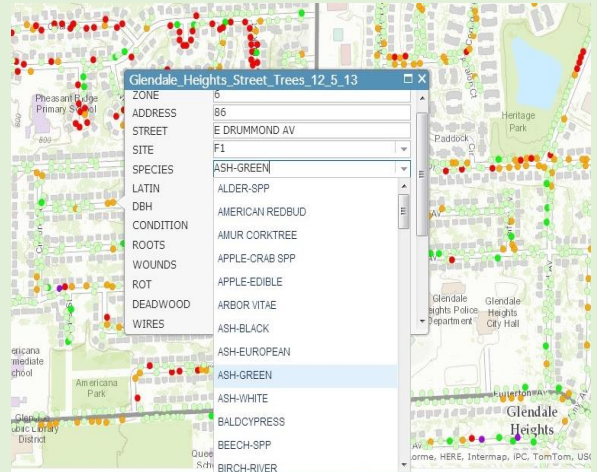

Graf Natural Resources Mapping Center

Your Tree Inventory at Your Fingertips...

Now more than ever, making the most of limited budgets means operating at the highest efficiency possible, especially when it comes to tree care operations. With EAB having devastated our open spaces and parkways, monitoring which trees need to be removed, have been removed, and what is being replanted in their place can be a daunting task. Your tree inventory can rapidly become out of date if you don't maintain it properly, which can mean being faced with the risk of losing track of your tree population entirely. With online access to our new Graf Natural Resources Online Mapping Center, you can access, edit, and update your tree inventory, whether you have GIS capabilities in-house or not

Anytime, Anywhere, Any Way...

Whether you're a Tree Crew Foreman, Administrator, Grounds Superintendent, or IT Professional, you can access, view, edit, and update your tree information. Supported on Desktop Computer, Smartphones, Tablets, and Laptop Computers, the Graf Natural Resources Online Mapping Center can help you track and manage your trees in Real Time. Edits to the inventory that are made in the field become instantly updated for everyone to see, and changes to work orders that are made from the office can be seen by field crews as soon as they are processed. No more missed phone calls, last minute changes that don't get accounted for, or incorrect pruning, removals or plantings.