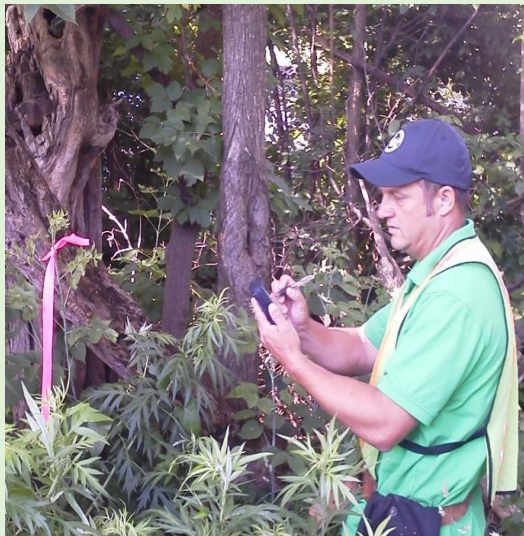

Graf Natural Resources Mapping Center

Your Tree Inventory at Your Fingertips...

Now more than ever, making the most of limited budgets means operating at the highest efficiency possible, especially when it comes to tree care operations. With EAB having devastated our open spaces and parkways, monitoring which trees need to be removed, have been removed, and what is being replanted in their place can be a daunting task. Your tree inventory can rapidly become out of date if you don't maintain it properly, which can mean being faced with the risk of losing track of your tree population entirely. With online access to our new Graf Natural Resources Online Mapping Center, you can access, edit, and update your tree inventory, whether you have GIS capabilities in-house or not

Anytime, Anywhere, Any Way...

Whether you're a Tree Crew Foreman, Administrator, Grounds Superintendent, or IT Professional, you can access, view, edit, and update your tree information. Supported on Desktop Computer, Smartphones, Tablets, and Laptop Computers, the Graf Natural Resources Online Mapping Center can help you track and manage your trees in Real Time. Edits to the inventory that are made in the field become instantly updated for everyone to see, and changes to work orders that are made from the office can be seen by field crews as soon as they are processed. No more missed phone calls, last minute changes that don't get accounted for, or incorrect pruning, removals or plantings.